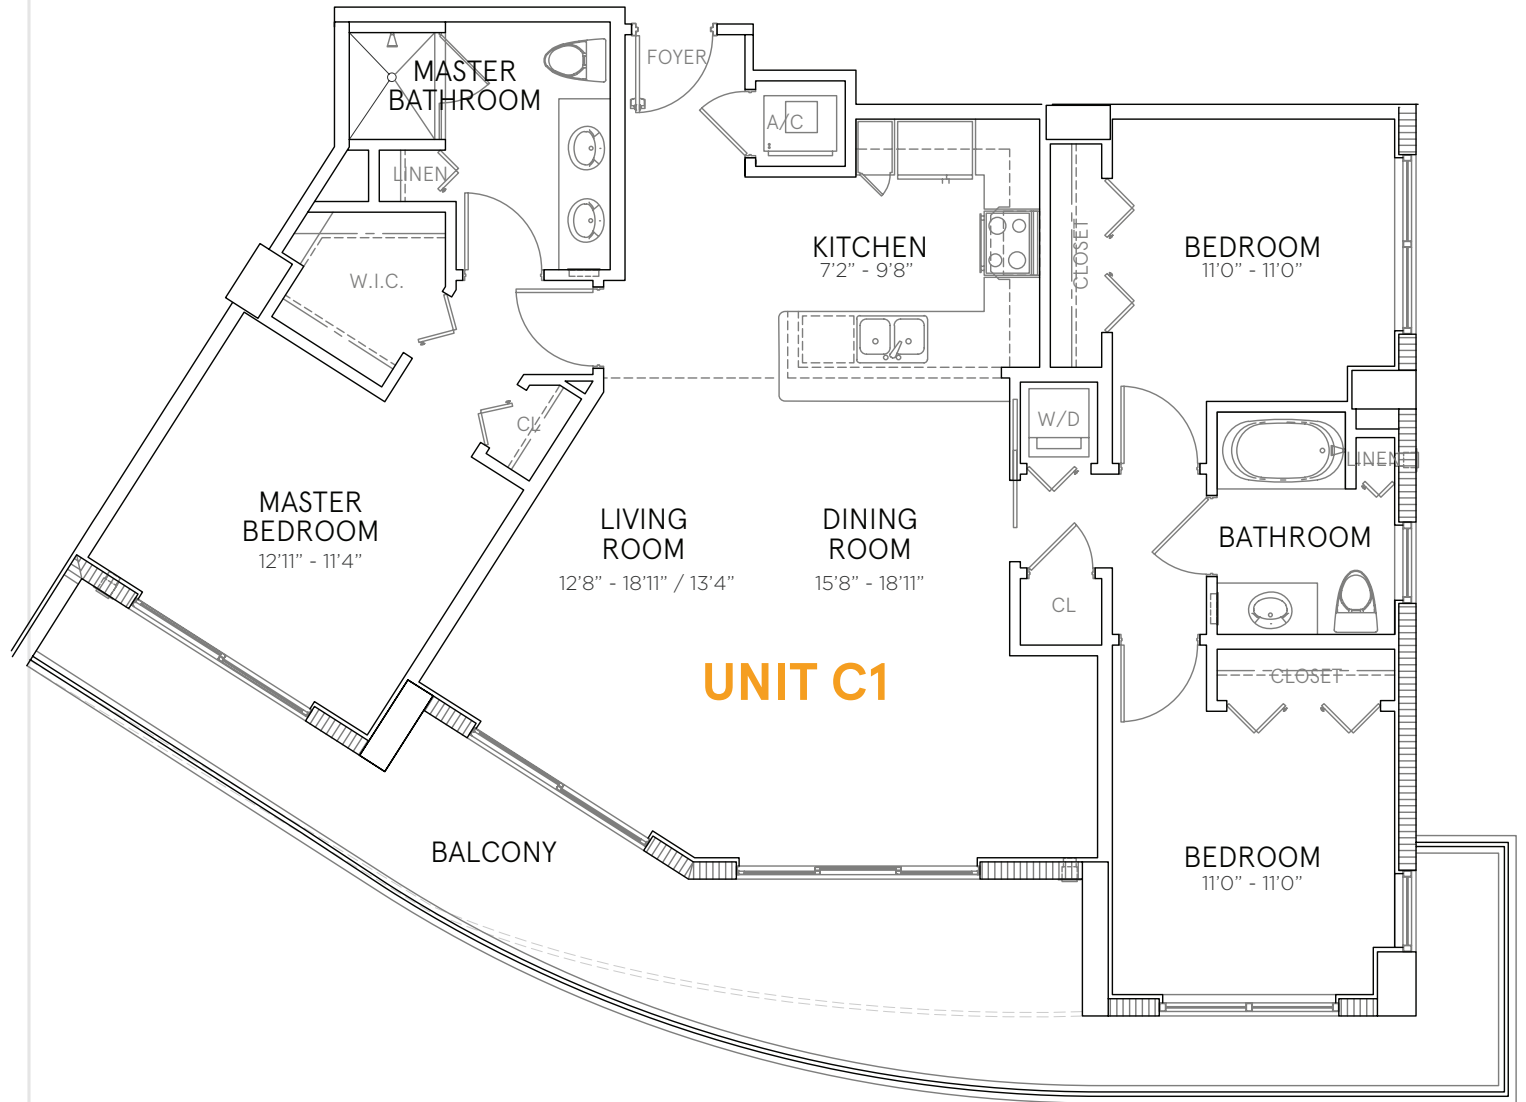

CIRCRESIDENCES
HOLLYWOOD CIRCLE

UNIT C1

3 BED / 2 BATH

	sf
RESIDENCE	1457
BALCONY	215 - 315
TOTAL	1672 - 1812

*Balcony sizes may vary based on unit location

T: 954.329.3900

F: 954.329.3902

livebold@circresidences.com

CIRCRESIDENCES.COM

The floor plans depicted herein are conceptual drawings based on development plans which are subject to change without notice. Square footage numbers set forth herein are approximate and based on development plans which are subject to change without notice. Actual product and specifications may vary in dimension or detail. All maps are artist renderings, for relative location purposes only, and are not to scale. Actual distances may vary. All features, dimensions, materials, facilities and specifications may vary across specific units are subject to change without notice.