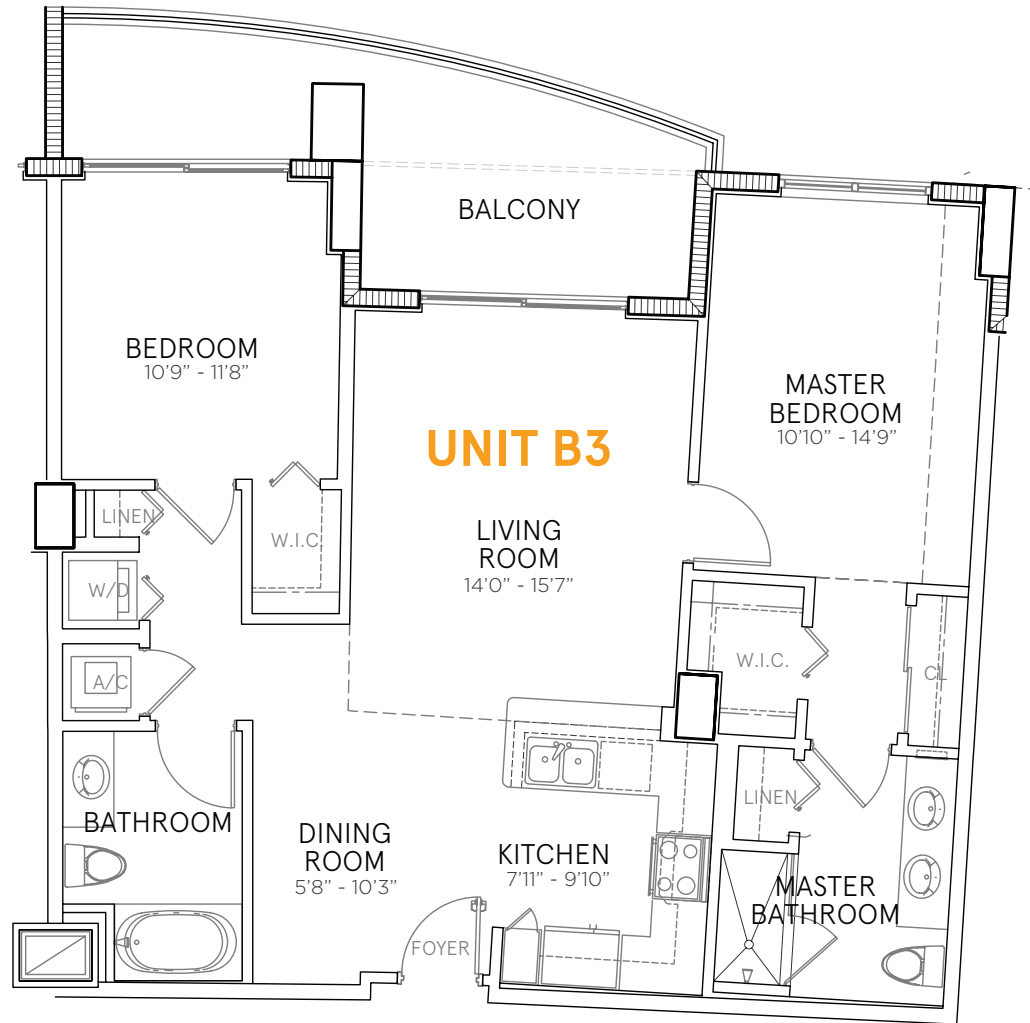

# UNIT B3

## 2 BED / 2 BATH

	sf
RESIDENCE	1100
BALCONY	64 - 182
TOTAL	1164 - 1282

\*Balcony sizes may vary based on unit location

T: 954.329.3900

F: 954.329.3902

livebold@circresidences.com

**CIRCRESIDENCES.COM**

The floor plans depicted herein are conceptual drawings based on development plans which are subject to change without notice. Square footage numbers set forth herein are approximate and based on development plans which are subject to change without notice. Actual product and specifications may vary in dimension or detail. All maps are artist renderings, for relative location purposes only, and are not to scale. Actual distances may vary. All features, dimensions, materials, facilities and specifications may vary across specific units are subject to change without notice.