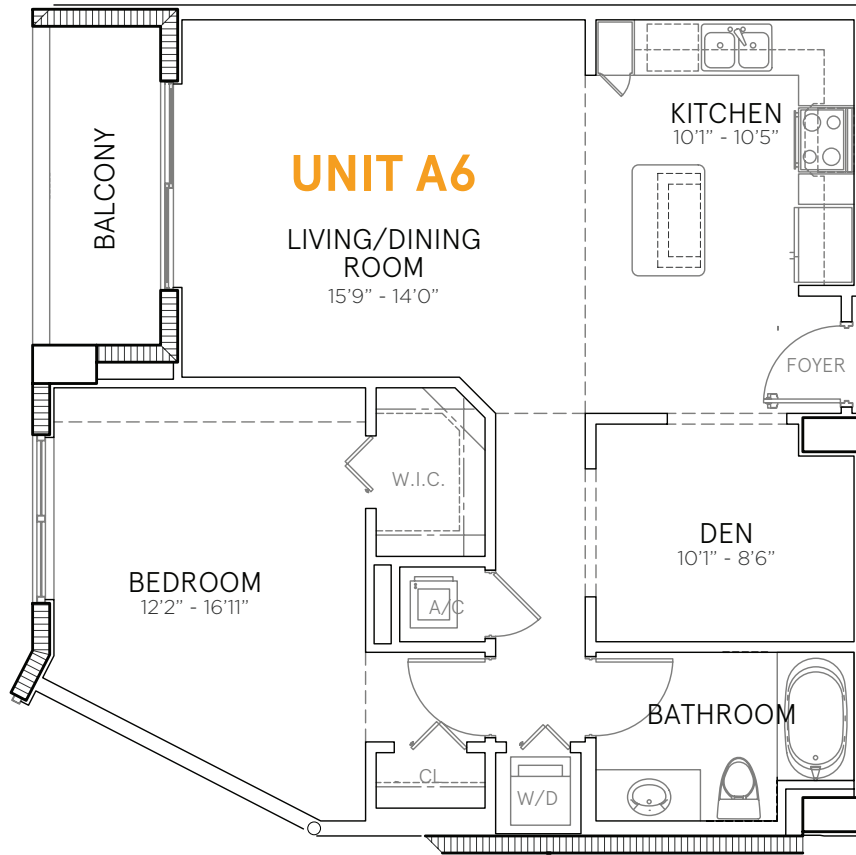

CIRCRESIDENCES
HOLLYWOOD CIRCLE

UNIT A6

1 BED / 1 BATH / DEN

	sf
RESIDENCE	940
BALCONY	62
TOTAL	1002

T: 954.329.3900

F: 954.329.3902

livebold@circresidences.com

CIRCRESIDENCES.COM

The floor plans depicted herein are conceptual drawings based on development plans which are subject to change without notice. Square footage numbers set forth herein are approximate and based on development plans which are subject to change without notice. Actual product and specifications may vary in dimension or detail. All maps are artist renderings, for relative location purposes only, and are not to scale. Actual distances may vary. All features, dimensions, materials, facilities and specifications may vary across specific units are subject to change without notice.

ATLANTIC