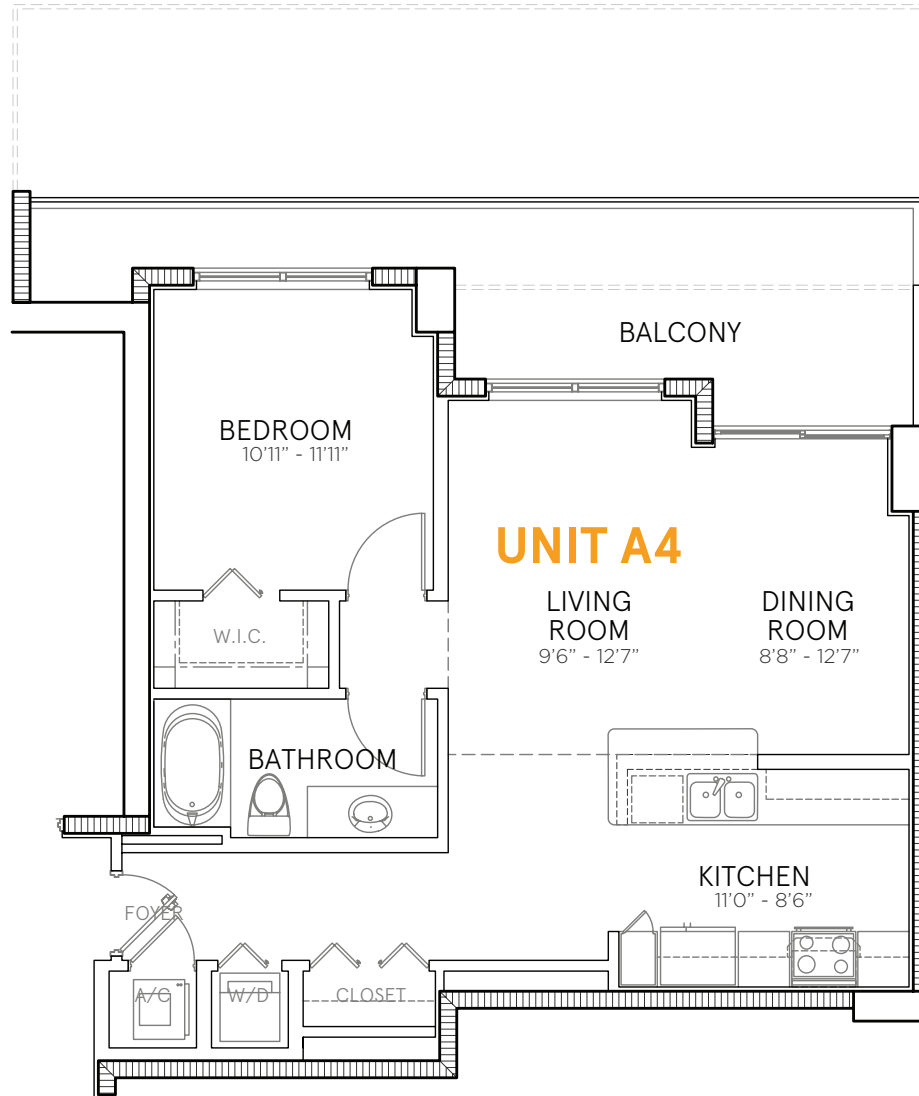

## 1 BED / 1 BATH

	sf
RESIDENCE	816
BALCONY	83 - 415
TOTAL	899 - 1231

\*Balcony sizes may vary based on unit location

T: 954.329.3900

F: 954.329.3902

livebold@circresidences.com

**CIRCRESIDENCES.COM**

The floor plans depicted herein are conceptual drawings based on development plans which are subject to change without notice. Square footage numbers set forth herein are approximate and based on development plans which are subject to change without notice. Actual product and specifications may vary in dimension or detail. All maps are artist renderings, for relative location purposes only, and are not to scale. Actual distances may vary. All features, dimensions, materials, facilities and specifications may vary across specific units are subject to change without notice.