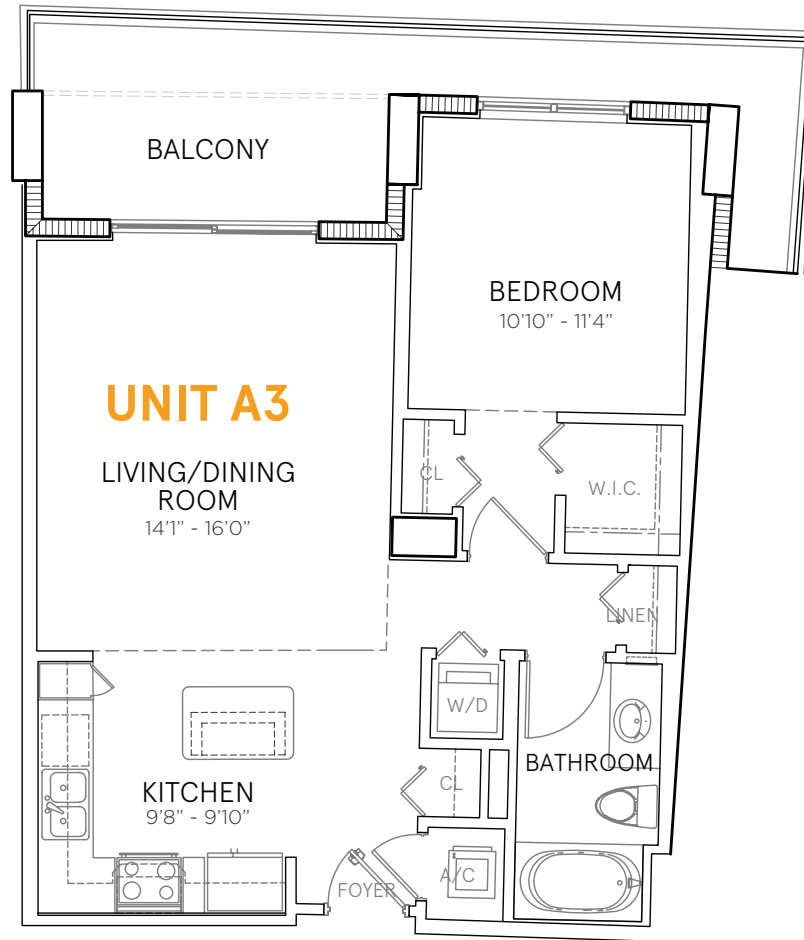

CIRCRESIDENCES
HOLLYWOOD CIRCLE

UNIT A3

1 BED / 1 BATH

	sf
RESIDENCE	772
BALCONY	67 - 194
TOTAL	839 - 966

*Balcony sizes may vary based on unit location

T: 954.329.3900
F: 954.329.3902
livebold@circresidences.com

CIRCRESIDENCES.COM

The floor plans depicted herein are conceptual drawings based on development plans which are subject to change without notice. Square footage numbers set forth herein are approximate and based on development plans which are subject to change without notice. Actual product and specifications may vary in dimension or detail. All maps are artist renderings, for relative location purposes only, and are not to scale. Actual distances may vary. All features, dimensions, materials, facilities and specifications may vary across specific units are subject to change without notice.

ATLANTIC